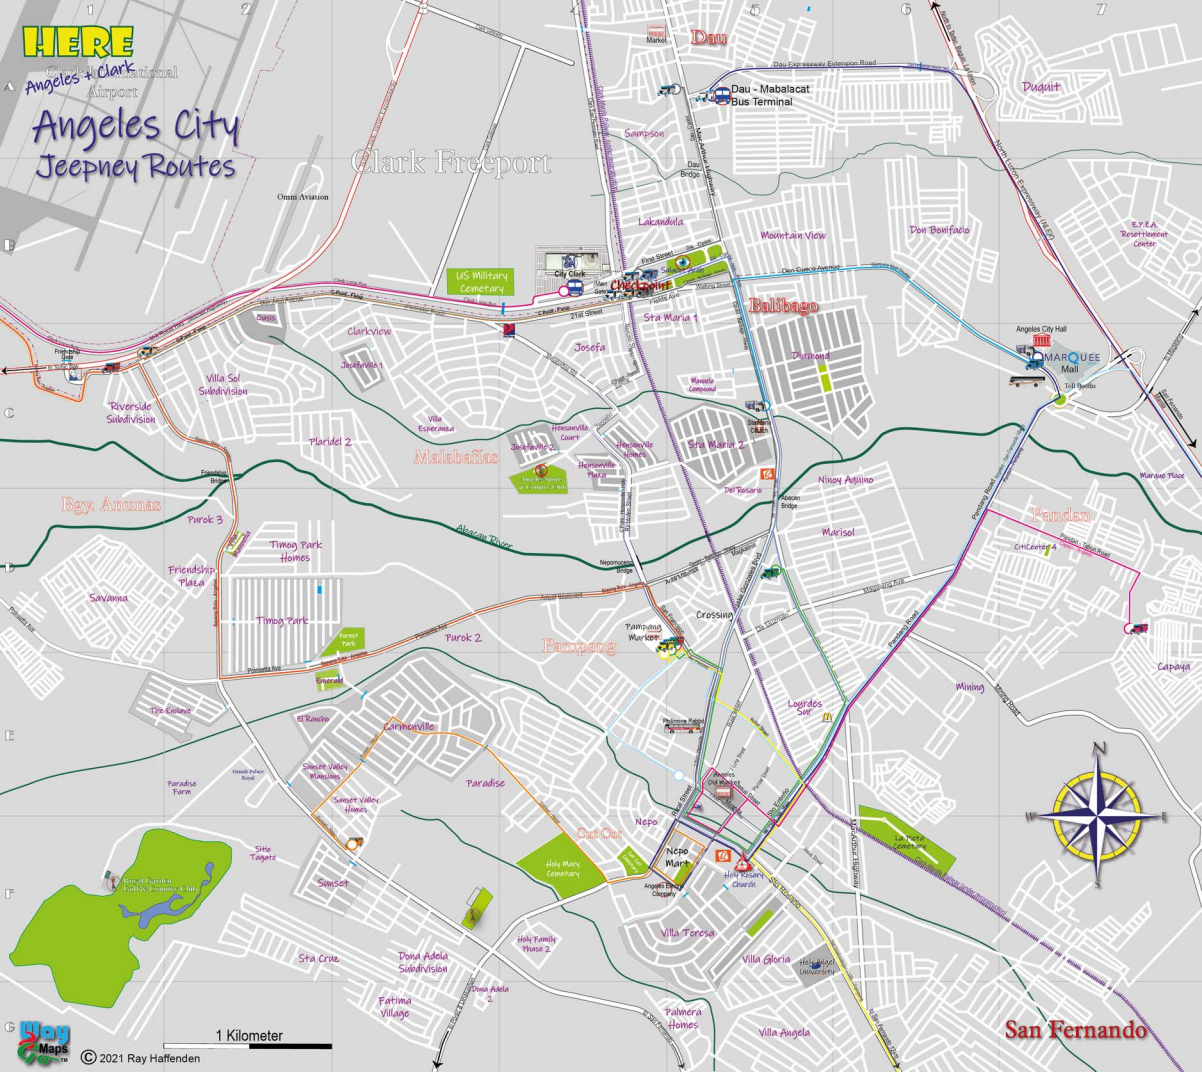

HERE

Angeles + Clark
Airport

Angeles City Jeepney Routes

Clark Freeport

1 Kilometer

© 2021 Ray Hafendren

San Fernando